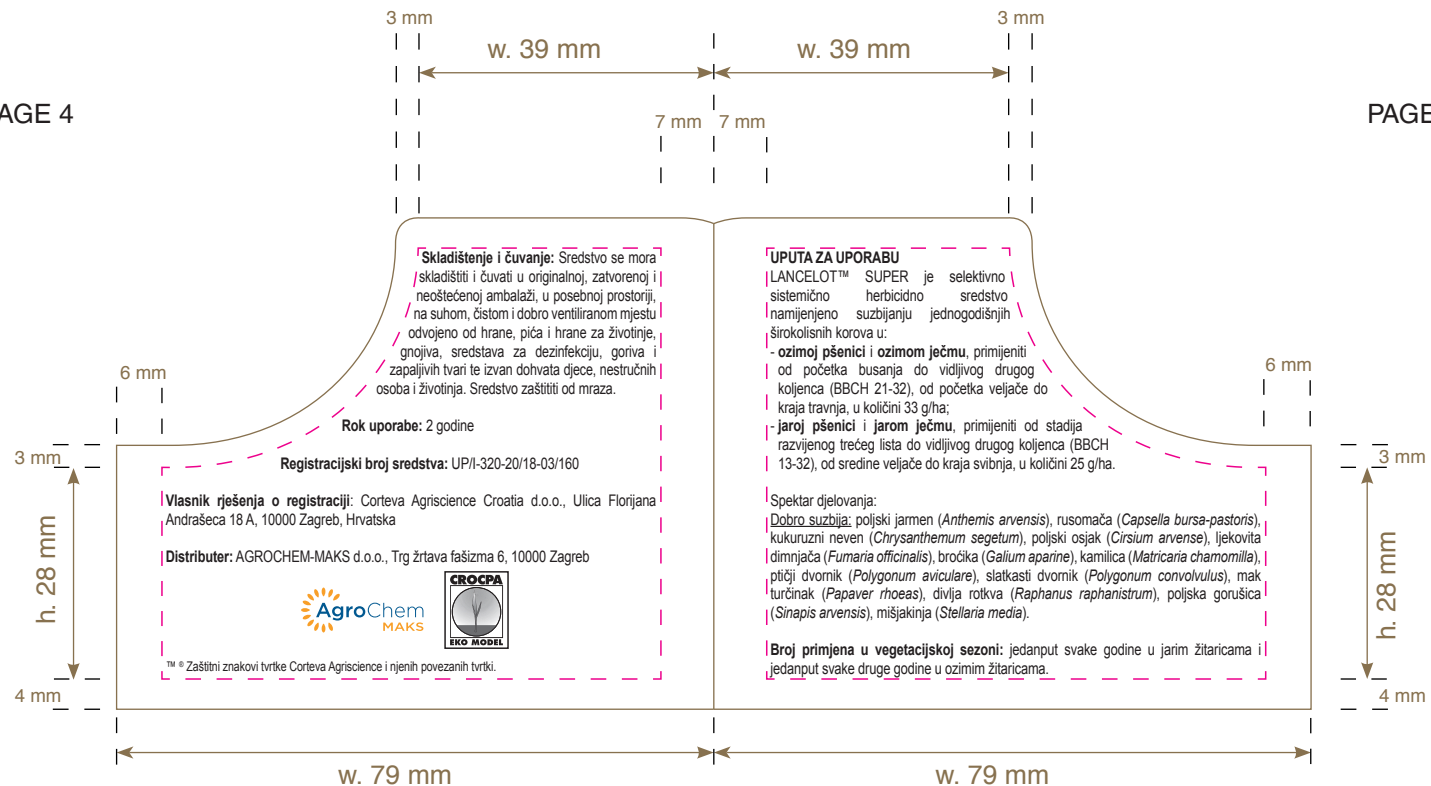

Ticket No : N/A
 Date : 09-NOV-20
 Proof Cycle No : 3
 Last Updated by : PUBLI H

COLOUR REFERENCES

Number of Colours used: 4

EU 581

PAGE 1

Dow AgroSciences

Package MID : 97076751 2011
 Trade Name : LANCELOT SUPER
 Country : CROATIA
 Size : 79X65MM
 Artwork Type : 0.5KG BOOKLET LABEL
 Specification : EU581
 Standardisation Level : 6
 Printer : EMEA - CCL LABEL ITALY
 Packing Location : EMEA - TORRE SRL TORRINIERI (F456/F500)

Ticket No : N/A
 Date : 09-NOV-20
 Proof Cycle No : 2
 Last Updated by : PUBLI H

COLOUR REFERENCES

Number of Colours used: 4

EU 581

PAGE 2

PAGE 3

Dow AgroSciences

Package MID : 97076751 2011
 Trade Name : LANCELOT SUPER
 Country : CROATIA
 Size : 79X65MM
 Artwork Type : 0.5KG BOOKLET LABEL
 Specification : EU581
 Standardisation Level : 6
 Printer : EMEA - CCL LABEL ITALY
 Packing Location : EMEA - TORRE SRL TORRINIERI (F456/F500)

Ticket No : N/A
 Date : 09-NOV-20
 Proof Cycle No : 2
 Last Updated by : PUBLI H

COLOUR REFERENCES
 Number of Colours used: 4

EU 581

PAGE 4

PAGE 5

Dow AgroSciences

Package MID : 97076751 2011
 Trade Name : LANCELOT SUPER
 Country : CROATIA
 Size : 79X65MM
 Artwork Type : 0.5KG BOOKLET LABEL
 Specification : EU581
 Standardisation Level : 6
 Printer : EMEA - CCL LABEL ITALY
 Packing Location : EMEA - TORRE SRL TORRINI (F456/F500)

Ticket No : N/A
 Date : 09-NOV-20
 Proof Cycle No : 2
 Last Updated by : PUBLI H

COLOUR REFERENCES
 Number of Colours used: 1

Black

EU 581

PAGE 6

PAGE 7

Dow AgroSciences

Package MID : 97076751 2011
 Trade Name : LANCELOT SUPER
 Country : CROATIA
 Size : 79X65MM
 Artwork Type : 0.5KG BOOKLET LABEL
 Specification : EU581
 Standardisation Level : 6
 Printer : EMEA - CCL LABEL ITALY
 Packing Location : EMEA - TORRE SRL TORRINIERI (F456/F500)