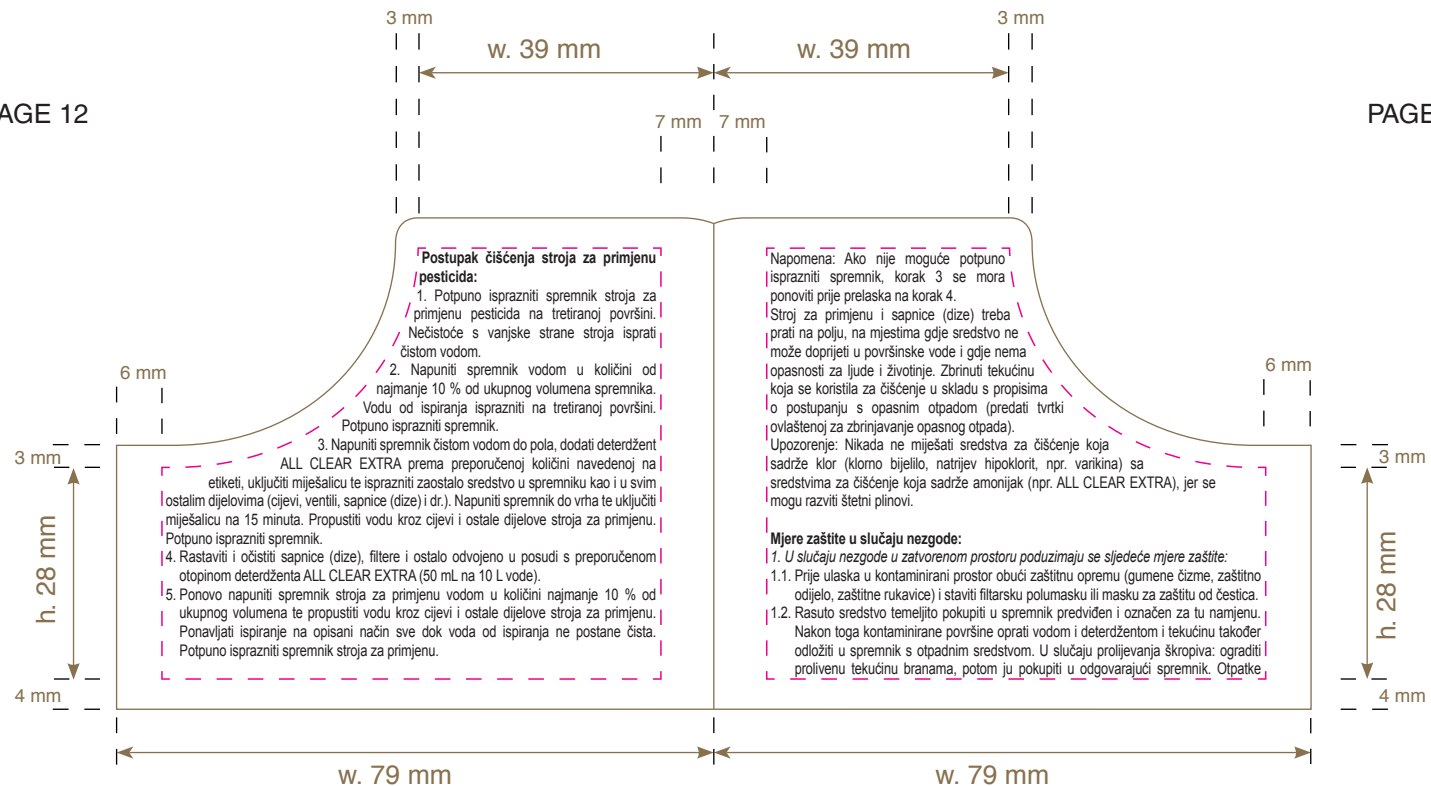

Ticket No : N/A
 Date : 09-NOV-20
 Proof Cycle No : 2
 Last Updated by : PUBLI H

COLOUR REFERENCES
 Number of Colours used: 1

Black

EU 581

PAGE 10

PAGE 11

Dow AgroSciences

Package MID : 97076751 2011
 Trade Name : LANCELOT SUPER
 Country : CROATIA
 Size : 79X65MM
 Artwork Type : 0.5KG BOOKLET LABEL
 Specification : EU581
 Standardisation Level : 6
 Printer : EMEA - CCL LABEL ITALY
 Packing Location : EMEA - TORRE SRL TORRINIERI (F456/F500)

Ticket No : N/A
 Date : 09-NOV-20
 Proof Cycle No : 2
 Last Updated by : PUBLI H

COLOUR REFERENCES
 Number of Colours used: 1

Black

EU 581

PAGE 12

PAGE 13

Dow AgroSciences

Package MID : 97076751 2011
 Trade Name : LANCELOT SUPER
 Country : CROATIA
 Size : 79X65MM
 Artwork Type : 0.5KG BOOKLET LABEL
 Specification : EU581
 Standardisation Level : 6
 Printer : EMEA - CCL LABEL ITALY
 Packing Location : EMEA - TORRE SRL TORRINIERI (F456/F500)

Ticket No : N/A
 Date : 09-NOV-20
 Proof Cycle No : 2
 Last Updated by : PUBLI H

COLOUR REFERENCES
 Number of Colours used: 1

Black

EU 581

PAGE 14

PAGE 15

Dow AgroSciences

Package MID : 97076751 2011
 Trade Name : LANCELOT SUPER
 Country : CROATIA
 Size : 95X65MM
 Artwork Type : 0.5KG BOOKLET LABEL
 Specification : EU581
 Standardisation Level : 6
 Printer : EMEA - CCL LABEL ITALY
 Packing Location : EMEA - TORRE SRL TORRINIERI (F456/F500)