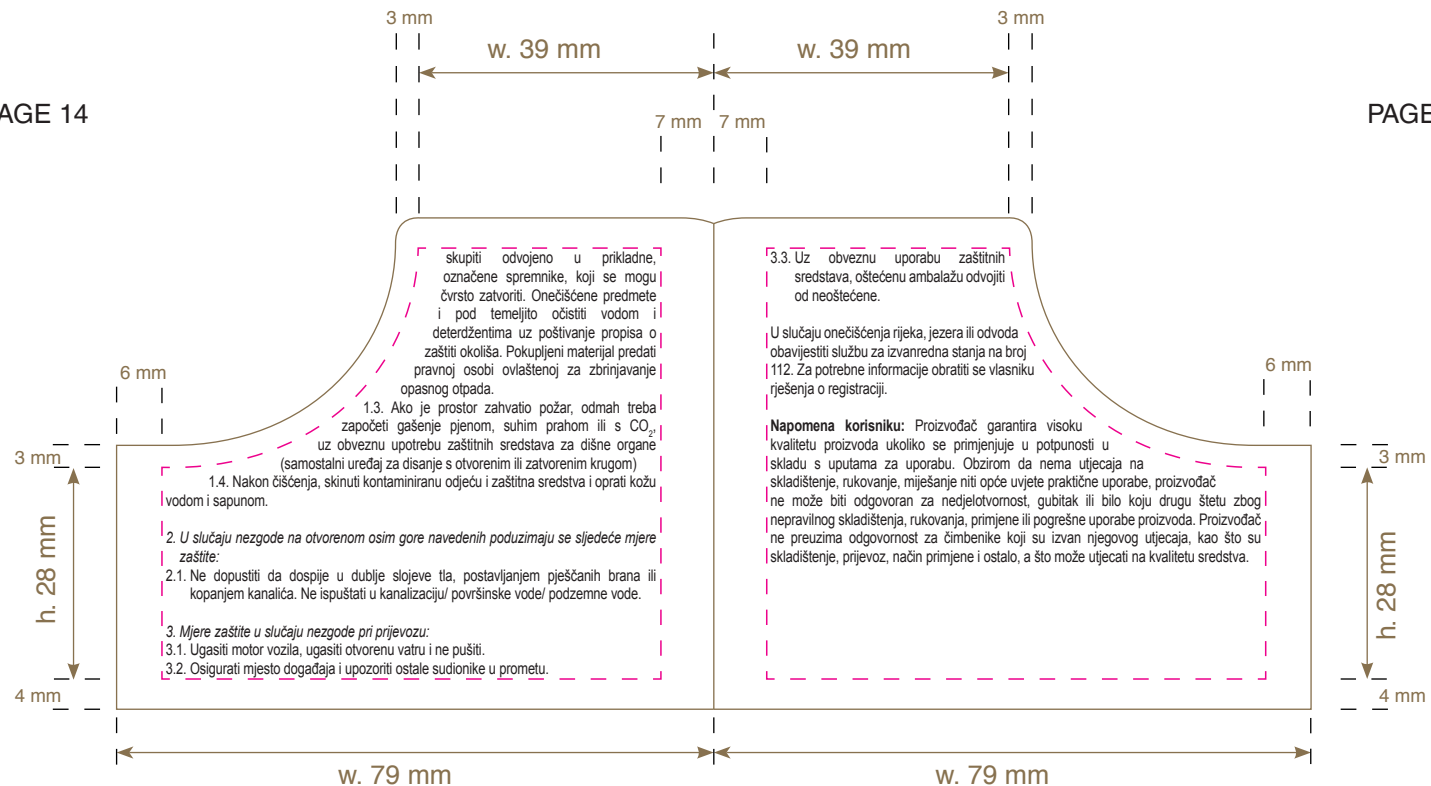

Ticket No : N/A
 Date : 09-NOV-20
 Proof Cycle No : 2
 Last Updated by : PUBLI H

COLOUR REFERENCES
 Number of Colours used: 1

Black

EU 581

PAGE 12

PAGE 13

Dow AgroSciences

Package MID : 97076751 2011
 Trade Name : LANCELOT SUPER
 Country : CROATIA
 Size : 79X65MM
 Artwork Type : 0.5KG BOOKLET LABEL
 Specification : EU581
 Standardisation Level : 6
 Printer : EMEA - CCL LABEL ITALY
 Packing Location : EMEA - TORRE SRL TORRINIERI (F456/F500)

Ticket No : N/A
 Date : 09-NOV-20
 Proof Cycle No : 2
 Last Updated by : PUBLI H

COLOUR REFERENCES
 Number of Colours used: 1

Black

EU 581

PAGE 14

PAGE 15

Dow AgroSciences

Package MID : 97076751 2011
 Trade Name : LANCELOT SUPER
 Country : CROATIA
 Size : 95X65MM
 Artwork Type : 0.5KG BOOKLET LABEL
 Specification : EU581
 Standardisation Level : 6
 Printer : EMEA - CCL LABEL ITALY
 Packing Location : EMEA - TORRE SRL TORRINIERI (F456/F500)

Ticket No : N/A
 Date : 09-NOV-20
 Proof Cycle No : 2
 Last Updated by : PUBLI H

COLOUR REFERENCES

Number of Colours used: 4

EU 581

PAGE 18

Dow AgroSciences

Package MID : 97076751 2011
Trade Name : LANCELOT SUPER
Country : CROATIA
Size : 79X65MM
Artwork Type : 0.5KG BOOKLET LABEL
Specification : EU581
Standardisation Level : 6
Printer : EMEA - CCL LABEL ITALY
Packing Location : EMEA - TORRE SRL TORRINIERI (F456/F500)