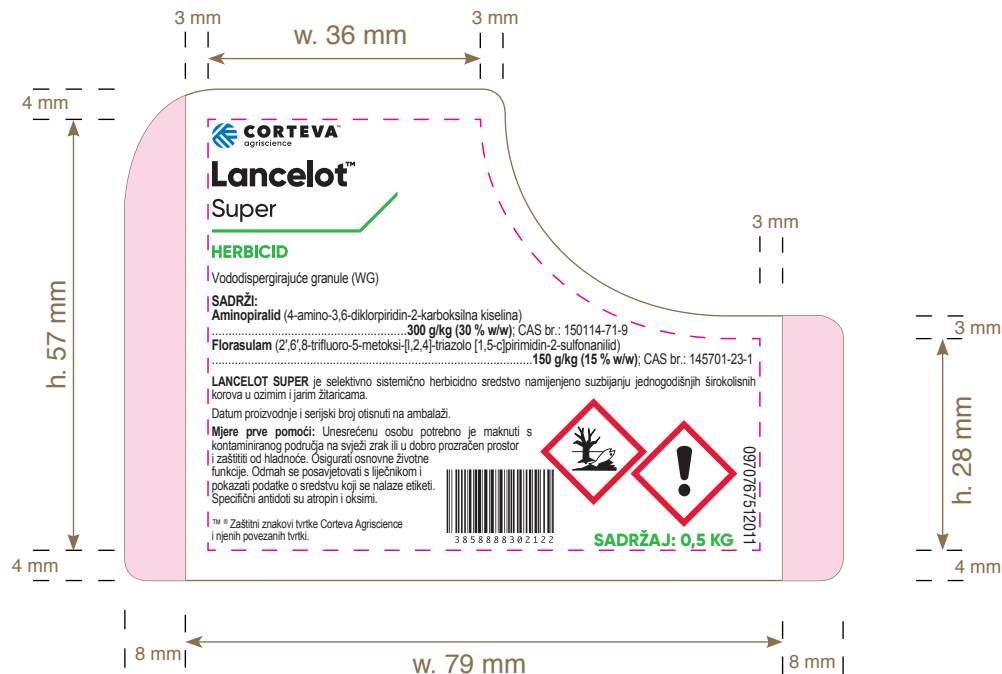

Dow AgroSciences

Package MID : 97076751 2011
 Trade Name : LANCELOT SUPER
 Country : CROATIA
 Size : 95X65MM
 Artwork Type : 0.5KG BOOKLET LABEL
 Specification : EU581
 Standardisation Level : 6
 Printer : EMEA - CCL LABEL ITALY
 Packing Location : EMEA - TORRE SRL TORRINIERI (F456/F500)

Ticket No : N/A
 Date : 09-NOV-20
 Proof Cycle No : 3
 Last Updated by : PUBLI H

COLOUR REFERENCES

Number of Colours used: 4

EU 581

PAGE 1

Dow AgroSciences

Package MID : 97076751 2011
 Trade Name : LANCELOT SUPER
 Country : CROATIA
 Size : 79X65MM
 Artwork Type : 0.5KG BOOKLET LABEL
 Specification : EU581
 Standardisation Level : 6
 Printer : EMEA - CCL LABEL ITALY
 Packing Location : EMEA - TORRE SRL TORRINIERI (F456/F500)

Ticket No : N/A
 Date : 09-NOV-20
 Proof Cycle No : 2
 Last Updated by : PUBLI H

COLOUR REFERENCES

Number of Colours used: 4

EU 581

PAGE 2

PAGE 3

Dow AgroSciences

Package MID : 97076751 2011
 Trade Name : LANCELOT SUPER
 Country : CROATIA
 Size : 79X65MM
 Artwork Type : 0.5KG BOOKLET LABEL
 Specification : EU581
 Standardisation Level : 6
 Printer : EMEA - CCL LABEL ITALY
 Packing Location : EMEA - TORRE SRL TORRINIERI (F456/F500)

Ticket No : N/A
 Date : 09-NOV-20
 Proof Cycle No : 2
 Last Updated by : PUBLI H

COLOUR REFERENCES
 Number of Colours used: 4

EU 581

PAGE 4

PAGE 5

Dow AgroSciences

Package MID : 97076751 2011
 Trade Name : LANCELOT SUPER
 Country : CROATIA
 Size : 79X65MM
 Artwork Type : 0.5KG BOOKLET LABEL
 Specification : EU581
 Standardisation Level : 6
 Printer : EMEA - CCL LABEL ITALY
 Packing Location : EMEA - TORRE SRL TORRINI (F456/F500)