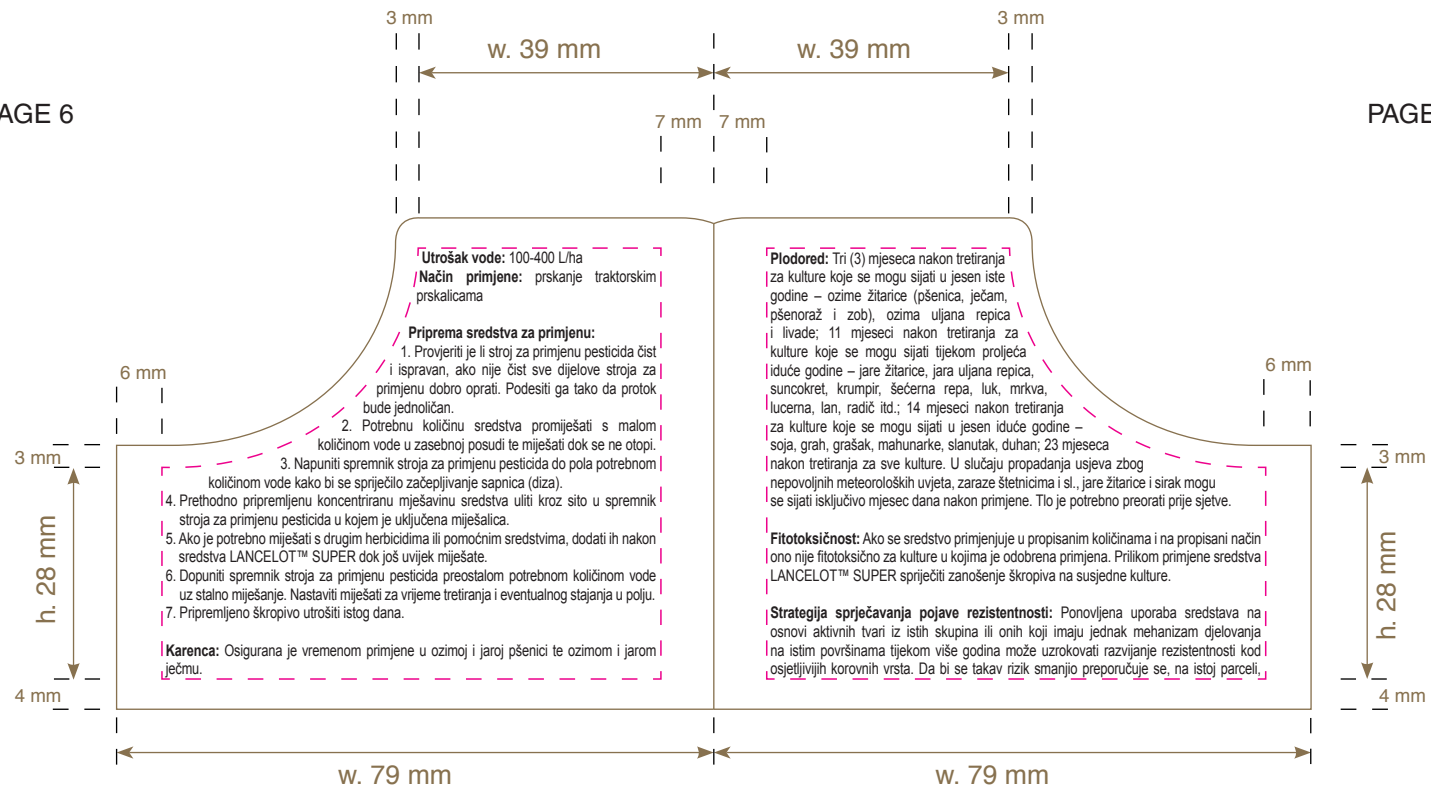

Ticket No : N/A
 Date : 09-NOV-20
 Proof Cycle No : 2
 Last Updated by : PUBLI H

COLOUR REFERENCES

Number of Colours used: 4

EU 581

PAGE 2

PAGE 3

Dow AgroSciences

Package MID : 97076751 2011
 Trade Name : LANCELOT SUPER
 Country : CROATIA
 Size : 79X65MM
 Artwork Type : 0.5KG BOOKLET LABEL
 Specification : EU581
 Standardisation Level : 6
 Printer : EMEA - CCL LABEL ITALY
 Packing Location : EMEA - TORRE SRL TORRINIERI (F456/F500)

Ticket No : N/A
 Date : 09-NOV-20
 Proof Cycle No : 2
 Last Updated by : PUBLI H

COLOUR REFERENCES
 Number of Colours used: 4

EU 581

PAGE 4

PAGE 5

Dow AgroSciences

Package MID : 97076751 2011
 Trade Name : LANCELOT SUPER
 Country : CROATIA
 Size : 79X65MM
 Artwork Type : 0.5KG BOOKLET LABEL
 Specification : EU581
 Standardisation Level : 6
 Printer : EMEA - CCL LABEL ITALY
 Packing Location : EMEA - TORRE SRL TORRINI (F456/F500)

Ticket No : N/A
 Date : 09-NOV-20
 Proof Cycle No : 2
 Last Updated by : PUBLI H

COLOUR REFERENCES
 Number of Colours used: 1

Black

EU 581

PAGE 6

PAGE 7

Dow AgroSciences

Package MID : 97076751 2011
 Trade Name : LANCELOT SUPER
 Country : CROATIA
 Size : 79X65MM
 Artwork Type : 0.5KG BOOKLET LABEL
 Specification : EU581
 Standardisation Level : 6
 Printer : EMEA - CCL LABEL ITALY
 Packing Location : EMEA - TORRE SRL TORRINIERI (F456/F500)

Ticket No : N/A
 Date : 09-NOV-20
 Proof Cycle No : 2
 Last Updated by : PUBLI H

COLOUR REFERENCES
 Number of Colours used: 1

Black

EU 581

PAGE 8

PAGE 9

Dow AgroSciences

Package MID : 97076751 2011
 Trade Name : LANCELOT SUPER
 Country : CROATIA
 Size : 79X65MM
 Artwork Type : 0.5KG BOOKLET LABEL
 Specification : EU581
 Standardisation Level : 6
 Printer : EMEA - CCL LABEL ITALY
 Packing Location : EMEA - TORRE SRL TORRINIERI (F456/F500)