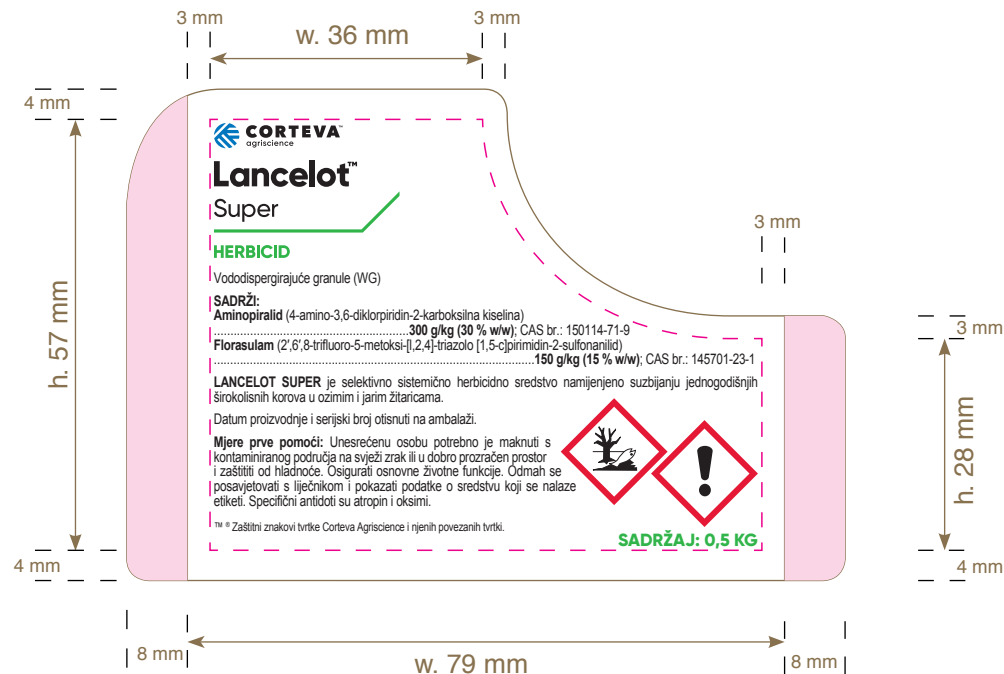

Ticket No : N/A
 Date : 09-NOV-20
 Proof Cycle No : 3
 Last Updated by : PUBLI H

COLOUR REFERENCES

Number of Colours used: 4

EU 581

PAGE 1

Dow AgroSciences

Package MID : 97076751 2011
 Trade Name : LANCELOT SUPER
 Country : CROATIA
 Size : 79X65MM
 Artwork Type : 0.5KG BOOKLET LABEL
 Specification : EU581
 Standardisation Level : 6
 Printer : EMEA - CCL LABEL ITALY
 Packing Location : EMEA - TORRE SRL TORRINIERI (F456/F500)

Ticket No : N/A
 Date : 09-NOV-20
 Proof Cycle No : 2
 Last Updated by : PUBLI H

COLOUR REFERENCES

Number of Colours used: 4

EU 581

PAGE 2

PAGE 3

Dow AgroSciences

Package MID : 97076751 2011
 Trade Name : LANCELOT SUPER
 Country : CROATIA
 Size : 79X65MM
 Artwork Type : 0.5KG BOOKLET LABEL
 Specification : EU581
 Standardisation Level : 6
 Printer : EMEA - CCL LABEL ITALY
 Packing Location : EMEA - TORRE SRL TORRINIERI (F456/F500)

Ticket No : N/A
 Date : 09-NOV-20
 Proof Cycle No : 2
 Last Updated by : PUBLI H

COLOUR REFERENCES
 Number of Colours used: 1

Black

EU 581

PAGE 14

PAGE 15

Dow AgroSciences

Package MID : 97076751 2011
 Trade Name : LANCELOT SUPER
 Country : CROATIA
 Size : 95X65MM
 Artwork Type : 0.5KG BOOKLET LABEL
 Specification : EU581
 Standardisation Level : 6
 Printer : EMEA - CCL LABEL ITALY
 Packing Location : EMEA - TORRE SRL TORRINIERI (F456/F500)

Ticket No : N/A
 Date : 09-NOV-20
 Proof Cycle No : 2
 Last Updated by : PUBLI H

COLOUR REFERENCES

Number of Colours used: 4

EU 581

PAGE 18

Dow AgroSciences

Package MID : 97076751 2011
Trade Name : LANCELOT SUPER
Country : CROATIA
Size : 79X65MM
Artwork Type : 0.5KG BOOKLET LABEL
Specification : EU581
Standardisation Level : 6
Printer : EMEA - CCL LABEL ITALY
Packing Location : EMEA - TORRE SRL TORRINIERI (F456/F500)