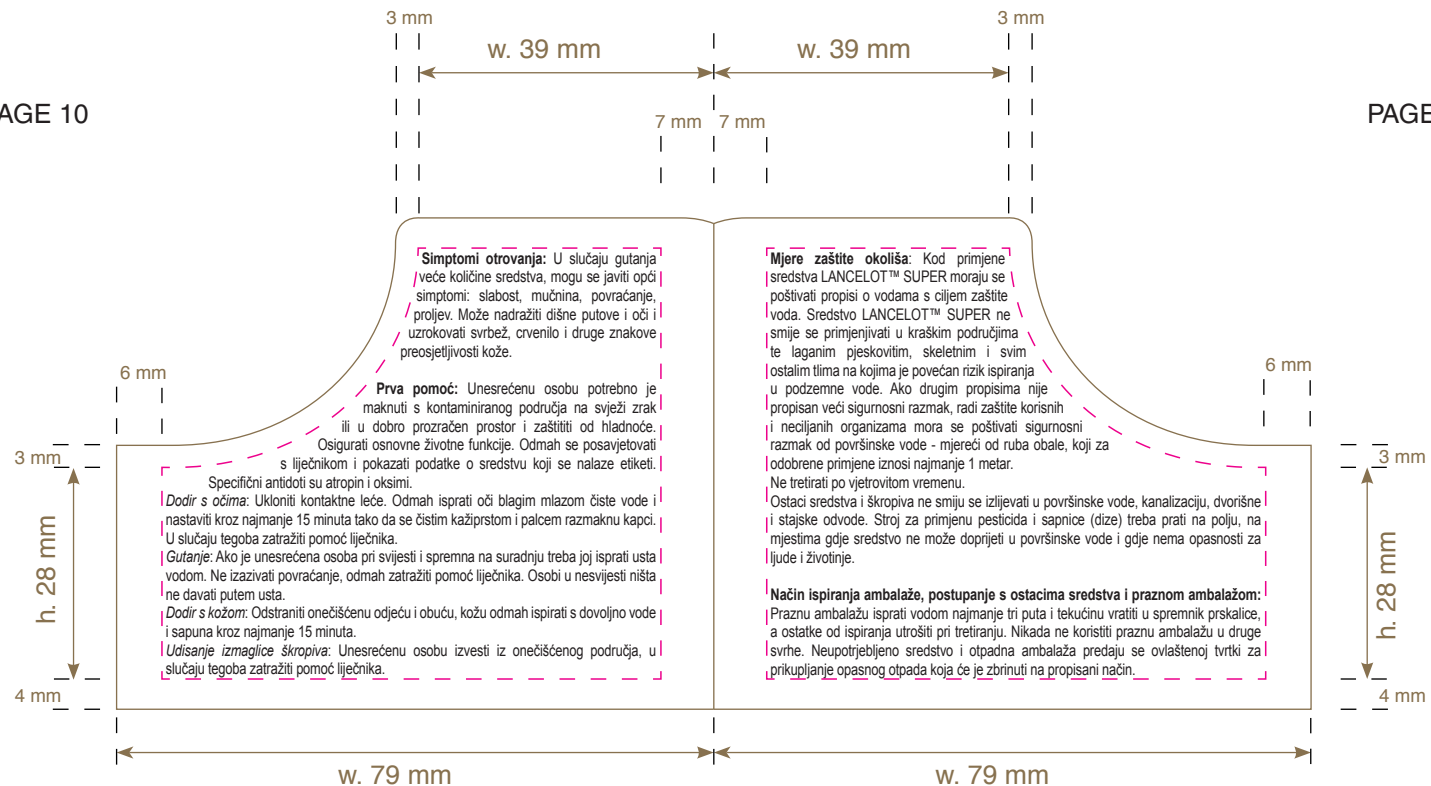

Ticket No : N/A
 Date : 09-NOV-20
 Proof Cycle No : 2
 Last Updated by : PUBLI H

COLOUR REFERENCES
 Number of Colours used: 1

Black

EU 581

PAGE 8

PAGE 9

Dow AgroSciences

Package MID : 97076751 2011
 Trade Name : LANCELOT SUPER
 Country : CROATIA
 Size : 79X65MM
 Artwork Type : 0.5KG BOOKLET LABEL
 Specification : EU581
 Standardisation Level : 6
 Printer : EMEA - CCL LABEL ITALY
 Packing Location : EMEA - TORRE SRL TORRINIERI (F456/F500)

Ticket No : N/A
 Date : 09-NOV-20
 Proof Cycle No : 2
 Last Updated by : PUBLI H

COLOUR REFERENCES
 Number of Colours used: 1

Black

EU 581

PAGE 10

PAGE 11

Dow AgroSciences

Package MID : 97076751 2011
 Trade Name : LANCELOT SUPER
 Country : CROATIA
 Size : 79X65MM
 Artwork Type : 0.5KG BOOKLET LABEL
 Specification : EU581
 Standardisation Level : 6
 Printer : EMEA - CCL LABEL ITALY
 Packing Location : EMEA - TORRE SRL TORRINIERI (F456/F500)

Ticket No : N/A
 Date : 09-NOV-20
 Proof Cycle No : 2
 Last Updated by : PUBLI H

COLOUR REFERENCES
 Number of Colours used: 1

Black

EU 581

PAGE 12

PAGE 13

Dow AgroSciences

Package MID : 97076751 2011
 Trade Name : LANCELOT SUPER
 Country : CROATIA
 Size : 79X65MM
 Artwork Type : 0.5KG BOOKLET LABEL
 Specification : EU581
 Standardisation Level : 6
 Printer : EMEA - CCL LABEL ITALY
 Packing Location : EMEA - TORRE SRL TORRINIERI (F456/F500)