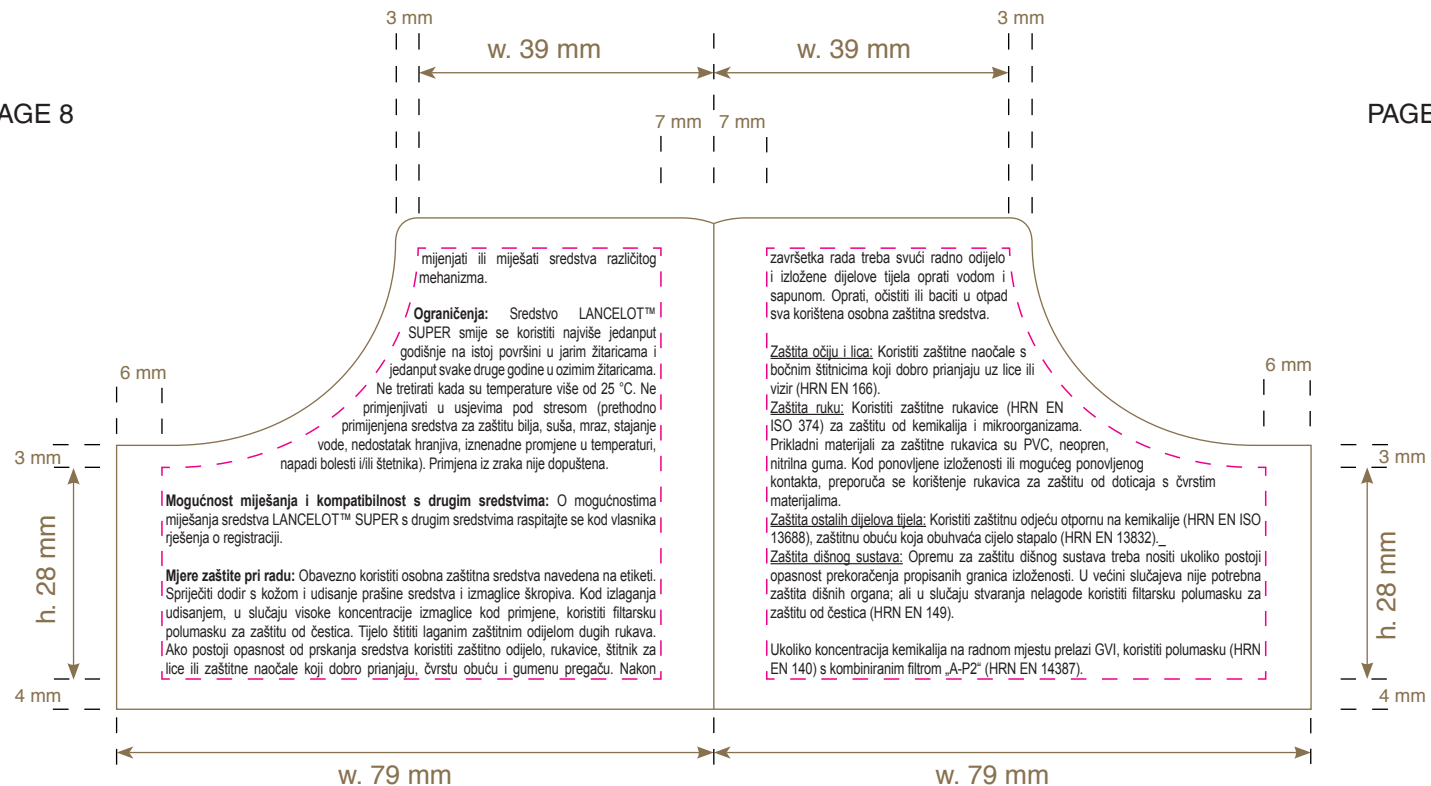

Ticket No : N/A
 Date : 09-NOV-20
 Proof Cycle No : 2
 Last Updated by : PUBLI H

COLOUR REFERENCES
 Number of Colours used: 4

EU 581

PAGE 4

PAGE 5

Dow AgroSciences

Package MID : 97076751 2011
 Trade Name : LANCELOT SUPER
 Country : CROATIA
 Size : 79X65MM
 Artwork Type : 0.5KG BOOKLET LABEL
 Specification : EU581
 Standardisation Level : 6
 Printer : EMEA - CCL LABEL ITALY
 Packing Location : EMEA - TORRE SRL TORRINI (F456/F500)

Ticket No : N/A
 Date : 09-NOV-20
 Proof Cycle No : 2
 Last Updated by : PUBLI H

COLOUR REFERENCES
 Number of Colours used: 1

Black

EU 581

PAGE 6

PAGE 7

Dow AgroSciences

Package MID : 97076751 2011
 Trade Name : LANCELOT SUPER
 Country : CROATIA
 Size : 79X65MM
 Artwork Type : 0.5KG BOOKLET LABEL
 Specification : EU581
 Standardisation Level : 6
 Printer : EMEA - CCL LABEL ITALY
 Packing Location : EMEA - TORRE SRL TORRINIERI (F456/F500)

Ticket No : N/A
 Date : 09-NOV-20
 Proof Cycle No : 2
 Last Updated by : PUBLI H

COLOUR REFERENCES
 Number of Colours used: 1

Black

EU 581

PAGE 8

PAGE 9

Dow AgroSciences

Package MID : 97076751 2011
 Trade Name : LANCELOT SUPER
 Country : CROATIA
 Size : 79X65MM
 Artwork Type : 0.5KG BOOKLET LABEL
 Specification : EU581
 Standardisation Level : 6
 Printer : EMEA - CCL LABEL ITALY
 Packing Location : EMEA - TORRE SRL TORRINIERI (F456/F500)

Ticket No : N/A
 Date : 09-NOV-20
 Proof Cycle No : 2
 Last Updated by : PUBLI H

COLOUR REFERENCES
 Number of Colours used: 1

Black

EU 581

PAGE 10

PAGE 11

Dow AgroSciences

Package MID : 97076751 2011
 Trade Name : LANCELOT SUPER
 Country : CROATIA
 Size : 79X65MM
 Artwork Type : 0.5KG BOOKLET LABEL
 Specification : EU581
 Standardisation Level : 6
 Printer : EMEA - CCL LABEL ITALY
 Packing Location : EMEA - TORRE SRL TORRINIERI (F456/F500)