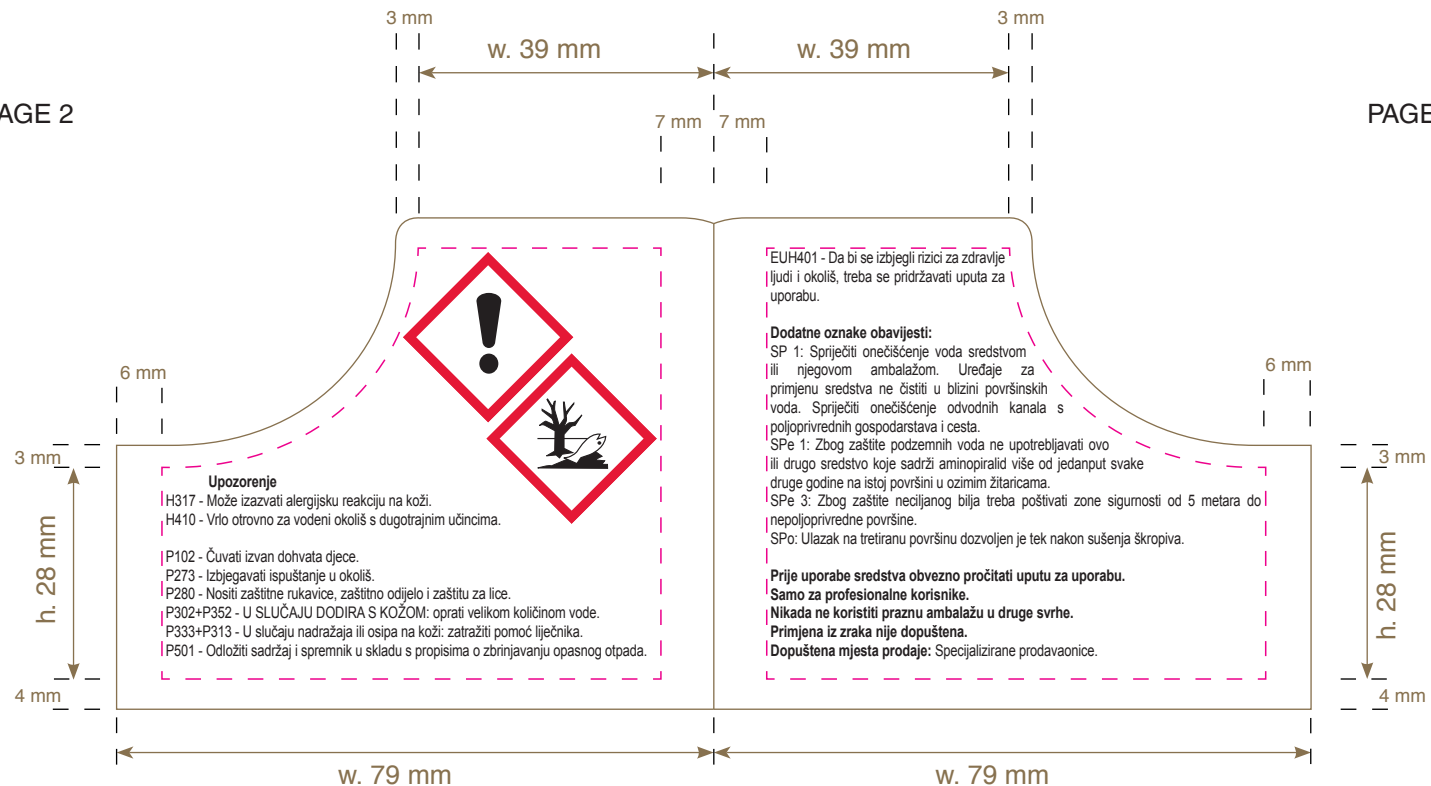

Ticket No : N/A
 Date : 09-NOV-20
 Proof Cycle No : 3
 Last Updated by : PUBLI H

COLOUR REFERENCES

Number of Colours used: 4

EU 581

PAGE 1

Dow AgroSciences

Package MID : 97076751 2011
 Trade Name : LANCELOT SUPER
 Country : CROATIA
 Size : 79X65MM
 Artwork Type : 0.5KG BOOKLET LABEL
 Specification : EU581
 Standardisation Level : 6
 Printer : EMEA - CCL LABEL ITALY
 Packing Location : EMEA - TORRE SRL TORRINIERI (F456/F500)

Ticket No : N/A
 Date : 09-NOV-20
 Proof Cycle No : 2
 Last Updated by : PUBLI H

COLOUR REFERENCES

Number of Colours used: 4

EU 581

PAGE 2

PAGE 3

Dow AgroSciences

Package MID : 97076751 2011
 Trade Name : LANCELOT SUPER
 Country : CROATIA
 Size : 79X65MM
 Artwork Type : 0.5KG BOOKLET LABEL
 Specification : EU581
 Standardisation Level : 6
 Printer : EMEA - CCL LABEL ITALY
 Packing Location : EMEA - TORRE SRL TORRINIERI (F456/F500)

Ticket No : N/A
 Date : 09-NOV-20
 Proof Cycle No : 2
 Last Updated by : PUBLI H

COLOUR REFERENCES
 Number of Colours used: 4

EU 581

PAGE 4

PAGE 5

Dow AgroSciences

Package MID : 97076751 2011
 Trade Name : LANCELOT SUPER
 Country : CROATIA
 Size : 79X65MM
 Artwork Type : 0.5KG BOOKLET LABEL
 Specification : EU581
 Standardisation Level : 6
 Printer : EMEA - CCL LABEL ITALY
 Packing Location : EMEA - TORRE SRL TORRINI (F456/F500)

Ticket No : N/A
 Date : 09-NOV-20
 Proof Cycle No : 2
 Last Updated by : PUBLI H

COLOUR REFERENCES
 Number of Colours used: 1

Black

EU 581

PAGE 6

PAGE 7

Dow AgroSciences

Package MID : 97076751 2011
 Trade Name : LANCELOT SUPER
 Country : CROATIA
 Size : 79X65MM
 Artwork Type : 0.5KG BOOKLET LABEL
 Specification : EU581
 Standardisation Level : 6
 Printer : EMEA - CCL LABEL ITALY
 Packing Location : EMEA - TORRE SRL TORRINIERI (F456/F500)